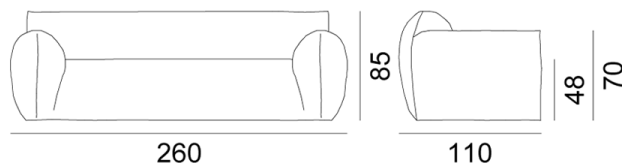

GERVASONI™

Nuvola 12

collezione: **Nuvola / Sofas**
designer: **Paola Navone**

Sofa, multilayer and solid wood frame, upholstered with differentiated density polyurethane foam covered by a goose down and polyester fibre quilting, removable covers.