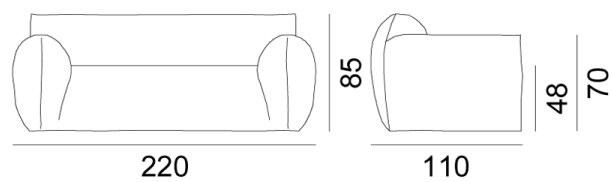

GERVASONI™

Nuvola 10

collezione: **Nuvola / Sofas**
designer: **Paola Navone**

Sofa, multilayer and solid wood frame, upholstered with differentiated density polyurethane foam covered by a goose down and polyester fibre quilting, removable covers.