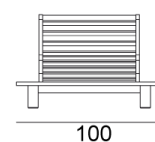

## InOut 82 RR

collezione: **InOut / Day-beds**  
designer: **Paola Navone**

Day-bed, teak frame, two castors, mattress 70x190 cm, adjustable slat, one roll cushion.

---

Viale del Lavoro, 88 - 33050 Pavia di Udine - Italia