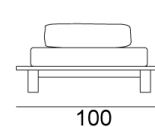

## InOut 82 RR

collezione: **InOut / Day-beds**  
designer: **Paola Navone**

Day-bed, teak frame, two castors, mattress 70x190 cm, adjustable slat, one roll cushion.

---

Viale del Lavoro, 88 - 33050 Pavia di Udine - Italia