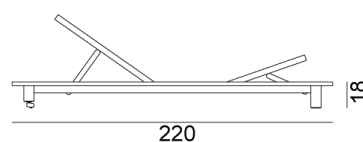

## InOut 82 RR

collezione: **InOut / Day-beds**  
designer: **Paola Navone**

Day-bed, teak frame, two castors, mattress 70x190 cm, adjustable slat, one roll cushion.

---

Viale del Lavoro, 88 - 33050 Pavia di Udine - Italia