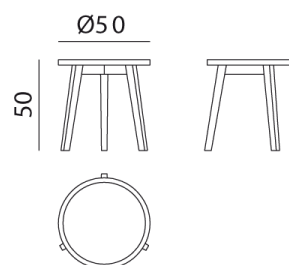

GERVASONI™

InOut 742

collezione: **InOut / Coffee tables**

designer: **Paola Navone**

Side table, frame and top in treated oak, suitable to be used in covered outdoors.

We suggest to protect the InOut 700 items against bad weather conditions as they are not recommended for outdoor use unless under cover.