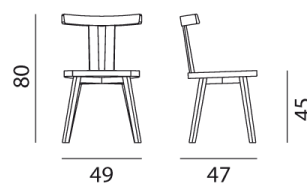

GERVASONI™

InOut 723

collezione: **InOut / Chairs**
designer: **Paola Navone**

Chair, frame in treated oak, suitable to be used in covered outdoors. Optional seat cushion with polyurethane foams.

We suggest to protect the InOut 700 items against bad weather conditions as they are not recommended for outdoor use unless under cover.