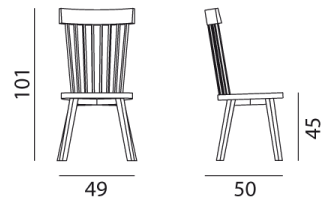

Copyright Gervasoni SpA - Tutti i diritti riservati
Viale del Lavoro, 88 - 33050 Pavia di Udine - Italia

Source URL: <http://www.gervasoni1882.it/en/product/inout-721.html>