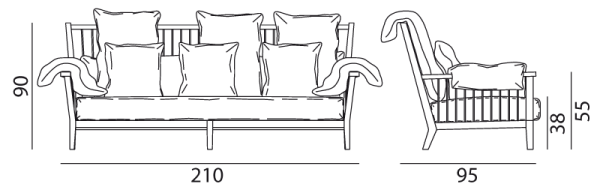

Copyright Gervasoni SpA - Tutti i diritti riservati
Viale del Lavoro, 88 - 33050 Pavia di Udine - Italia

Source URL: <http://www.gervasoni1882.it/en/product/inout-703.html>