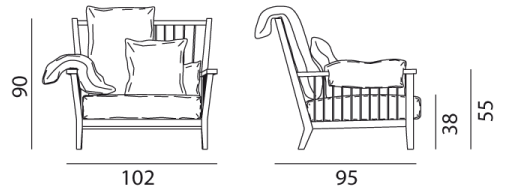

Copyright Gervasoni SpA - Tutti i diritti riservati
Viale del Lavoro, 88 - 33050 Pavia di Udine - Italia

Source URL: <http://www.gervasoni1882.it/en/product/inout-701.html>