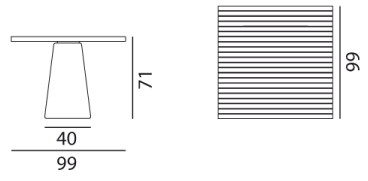


GERVASONI™

InOut 35 36

collezione: **InOut / Tables**
designer: **Paola Navone**

Table with teak slats top, central base in blue, white or anthracite grey ceramic. Available also with teak veneer top (only for indoor use) or with walnut veneer top, natural or ebony colour.

Dimensions:

InOut 35 cm 99x99

InOut 36 cm 139x139

Copyright Gervasoni SpA - Tutti i diritti riservati
Viale del Lavoro, 88 - 33050 Pavia di Udine - Italia

Source URL: <http://www.gervasoni1882.it/en/product/inout-35-36.html>