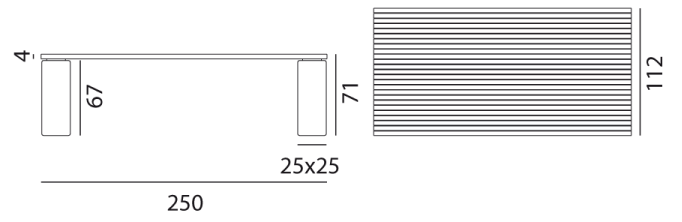

## InOut 33 34

collezione: **InOut / Tables**  
designer: **Paola Navone**

Table with teak slats top; blue, white or anthracite grey ceramic feet with steel structure. Available also with teak veneer top (only for indoor use) or with walnut veneer top, natural or ebony colour.

Dimensions:

Inout 33 cm 250x112

Inout 34 cm 210x112

Copyright Gervasoni SpA - Tutti i diritti riservati  
Viale del Lavoro, 88 - 33050 Pavia di Udine - Italia

Source URL: <http://www.gervasoni1882.it/en/product/inout-33-34.html>