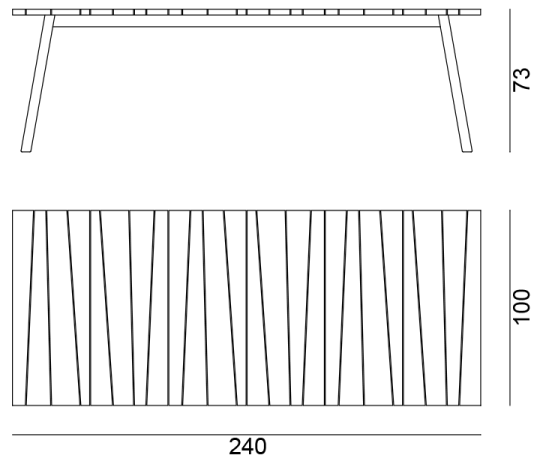


GERVASONI™

InOut 133 134

collezione: **InOut / Tables**
designer: **Paola Navone**

Table, matt gray or white lacquered aluminium frame,teak slats top.

Available also with top in white Carrara marble, in polywood, in concrete or with tempered glass top, Stone Dust finish.

Dimensions:

Inout 133 cm 240x100

Inout 134 cm 180x100

Copyright Gervasoni SpA - Tutti i diritti riservati
Viale del Lavoro, 88 - 33050 Pavia di Udine - Italia

Source URL: <http://www.gervasoni1882.it/en/product/inout-133-134.html>