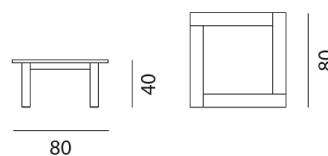

GERVASONI™

InOut 13

collezione: **InOut / Coffee tables**
designer: **Paola Navone**

Coffee table in teak, recessed Carniglia stone top, removable. Available also with Carrara marble top.

Viale del Lavoro, 88 - 33050 Pavia di Udine - Italia