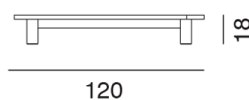

## InOut 11 - 12

collezione: **InOut / Coffee tables**

designer: **Paola Navone**

Coffee table in teak, recessed Carniglia stone top, removable. Available also with Carrara marble top.

---

Viale del Lavoro, 88 - 33050 Pavia di Udine - Italia