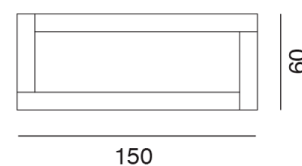

## InOut 11 - 12

collezione: **InOut / Coffee tables**

designer: **Paola Navone**

Coffee table in teak, recessed Carniglia stone top, removable. Available also with Carrara marble top.

---

Viale del Lavoro, 88 - 33050 Pavia di Udine - Italia