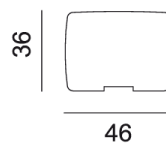

## InOut 108 108L

collezione: **InOut / Ottoman**  
designer: **Paola Navone**

Ottoman in opaline white polyethylene, available also with internal lightening, 220, 110 volt or cabled for outside or, on request same model, including 3 Watt led illumination, 12 Volt rechargeable battery. Available also cover in our current fabrics.