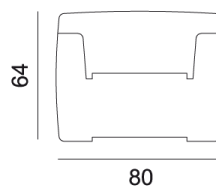

GERVASONI™

InOut 101 101L

collezione: **InOut / Armchairs**

designer: **Paola Navone**

Armchair in opaline white polyethylene. Available also with internal lightening, 220, 110 volt or cabled for outside or, on request same model, including 3 Watt led illumination, 12 Volt rechargeable battery. Available also cover in our current fabrics.