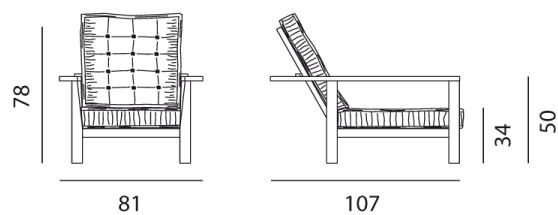

## InOut 09

collezione: **InOut / Armchairs**  
designer: **Paola Navone**

Easy-chair in teak, adjustable back, buttoned cushions, not removable covers. Not buttoned cushions with removable covers are also available.