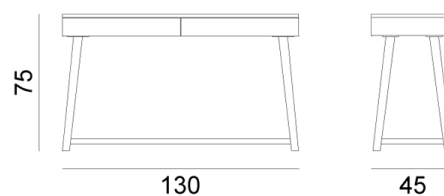

GERVASONI™

Gray 50

collezione: **Gray / Accessories**
designer: **Paola Navone**

Writing desk with two drawers, frame and top in walnut. Available wood finishes: natural, white, grey, air force blue, black lacquered American walnut.