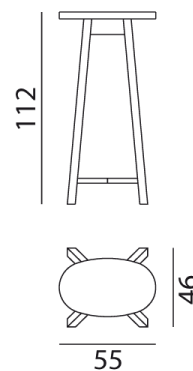

GERVASONI™

Gray 47

collezione: **Gray / Coffee tables**
designer: **Paola Navone**

Flower stand, frame in walnut. Top in white china. Available wood finishes: natural, white, grey, air force blue, black lacquered American walnut.