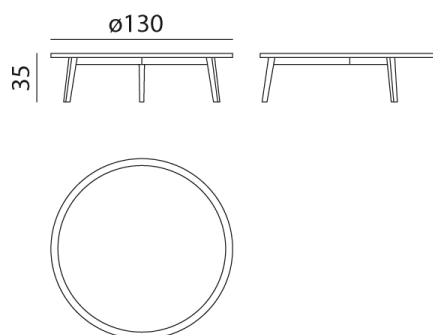

GERVASONI™

Gray 46 / 49

collezione: **Gray / Coffee tables**
designer: **Paola Navone**

Coffee table, frame and top in solid walnut / oak (Gray 46) or with walnut or oak veneer top (Gray 46 R). Available wood finishes: natural lacquered American walnut; natural, white, grey, air force blue, black lacquered oak.

Gray 46 Ø 130 cm

Gray 49 Ø 100 cm.

Copyright Gervasoni SpA - Tutti i diritti riservati
Viale del Lavoro, 88 - 33050 Pavia di Udine - Italia

Source URL: <http://www.gervasoni1882.it/en/product/gray-46-49.html>