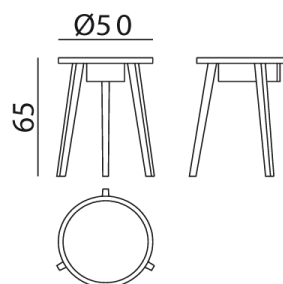

GERVASONI™

Gray 45

collezione: **Gray / Night tables**
designer: **Paola Navone**

Side table with drawer, frame and top in solid walnut / oak. Available wood finishes: natural lacquered American walnut; natural, white, grey, air force blue, black lacquered oak.