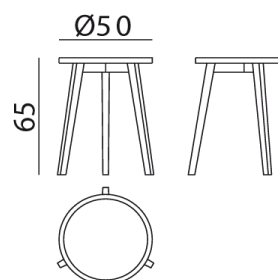

## Gray 44

collezione: **Gray / Coffee tables**  
designer: **Paola Navone**

Tea table, frame and top in solid walnut or oak. Available wood finishes: natural lacquered American walnut / oak; white, grey, air force blue, black lacquered oak.