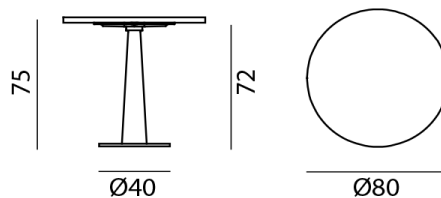

GERVASONI™

Gray 39

collezione: **Gray / Tables**

designer: **Paola Navone**

Table, central base in black cast iron, column in solid American walnut, top in natural lacquered American walnut veneer.
Available wood finishes: natural, white, grey, air force blue, black lacquered American walnut.