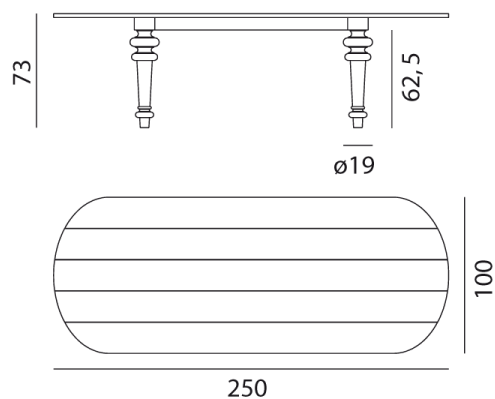

GERVASONI™

Gray 37

collezione: **Gray / Tables**

designer: **Paola Navone**

Oval table. Fixed top in walnut / oak, in rough cut slate, in Carrara white marble, in waxed iron plate. Feet in solid walnut / oak, in white china, in Carrara white marble, in flamed Piasentina stone. Available wood finishes: natural lacquered American walnut; natural, white, grey, air force blue, black lacquered oak.