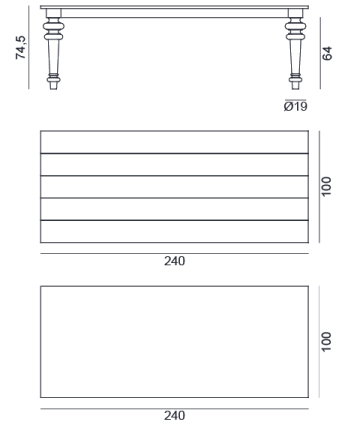

Dimensions:

Gray 32 cm 140x140

Gray 33 cm 240x100

Gray 34 cm 180x100 (available also with extendible wooden top)

Gray 35 cm 160x90 (available also with extendible wooden top)

Copyright Gervasoni SpA - Tutti i diritti riservati  
Viale del Lavoro, 88 - 33050 Pavia di Udine - Italia

Source URL: <http://www.gervasoni1882.it/en/product/gray-32-33-34-35.html>