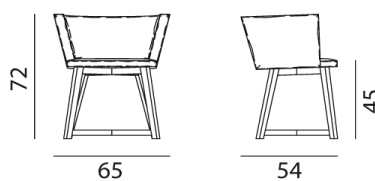

GERVASONI™

Gray 26 / 27

collezione: **Gray / Armchairs**
designer: **Paola Navone**

Armchair in walnut or oak, upholstered seat and back in polyurethane foam, with removable (Gray 26) or not removable cover (Gray 27). Available wood finishes: natural lacquered American walnut / oak; white, grey, air force blue, black lacquered oak.