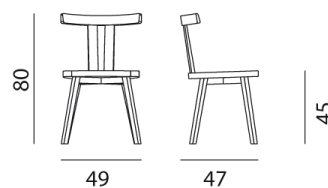

GERVASONI™

Gray 23

collezione: **Gray / Chairs**
designer: **Paola Navone**

Chair, frame in walnut or oak. Available wood finishes: natural lacquered American walnut / oak; white, grey, air force blue, black lacquered oak. Optional seat cushion with polyurethane foams.