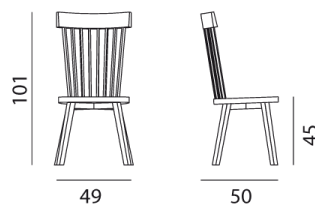

## Gray 21

collezione: **Gray / Chairs**  
designer: **Paola Navone**

Chair with high back, frame in walnut or oak. Available wood finishes: natural lacquered American walnut / oak; white, grey, air force blue, black lacquered oak. Optional seat cushion with polyurethane foams.