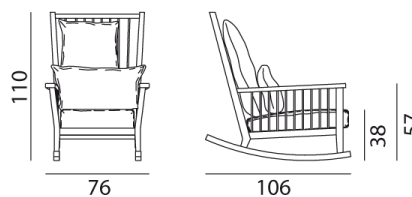

## Gray 09

collezione: **Gray / Rocking-chairs**  
designer: **Paola Navone**

Rocking-chair, frame in walnut or oak. Available wood finishes: natural lacquered American walnut / oak; white, grey, air force blue, black lacquered oak. Loose cushions: one 60x76, one 60x45 cm.