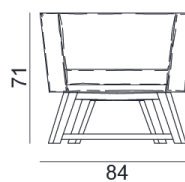

GERVASONI™

Gray 08

collezione: **Gray / Armchairs**
designer: **Paola Navone**

Armchair in walnut or oak, upholstered seat and back in polyurethane foam, removable cover. Available wood finishes: natural lacquered American walnut / oak; white, grey, air force blue, black lacquered oak.