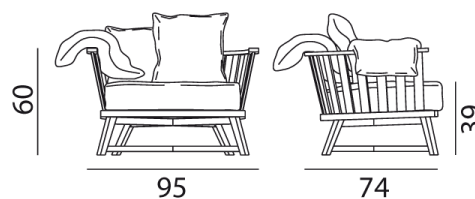

GERVASONI™

Gray 07

collezione: **Gray / Armchairs**
designer: **Paola Navone**

Armchair, frame in walnut or oak. Available wood finishes: natural lacquered American walnut / oak; white, grey, air force blue, black lacquered oak. Loose cushions: one 45x45, two 60x45 cm.