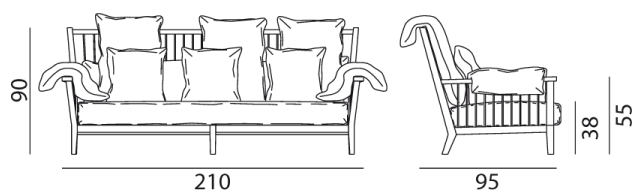

GERVASONI™

Gray 03

collezione: **Gray / Sofas**
designer: **Paola Navone**

Sofa, frame in walnut or oak. Available wood finishes: natural lacquered American walnut / oak; white, grey, air force blue, black lacquered oak. Loose cushions: five 110x45, three 45x45, two 60x45 cm.