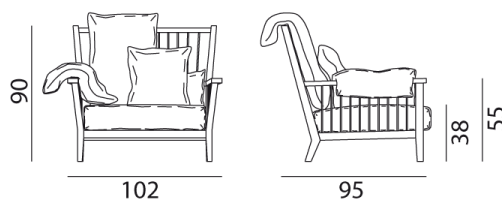

## Gray 01

collezione: **Gray / Armchairs**  
designer: **Paola Navone**

Lounge chair, frame in walnut or oak. Available wood finishes: natural lacquered American walnut / oak; white, grey, air force blue, black lacquered oak. Loose cushions: two 110x45, two 45x45, one 60x45 cm.