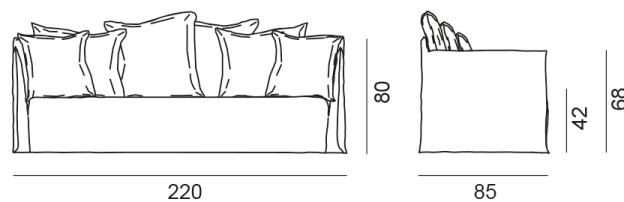

GERVASONI™

Ghost Out 12

collezione: **InOut / Sofas**
designer: **Paola Navone**

Sofa for outdoor use, upholstered with water repellent polyurethane foams, removable covers. Four back cushions 60x60 and two 50x50 cm.