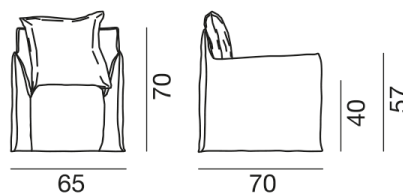

GERVASONI™

Ghost Out 05

collezione: **InOut / Armchairs**
designer: **Paola Navone**

Armchair for outdoor use, upholstered with water repellent polyurethane foams, removable covers. One back cushion 50x50 cm.