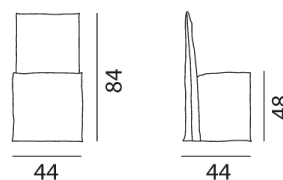

## Ghost 23

collezione: **Ghost / Chairs**

designer: **Paola Navone**

Side chair, multilayer and solid wood frame, upholstered with polyurethane foams, removable cover.

---

Viale del Lavoro, 88 - 33050 Pavia di Udine - Italia