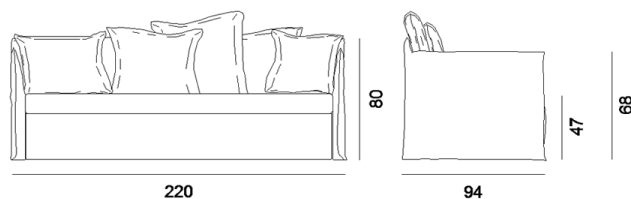

GERVASONI™

Ghost 19

collezione: **Ghost / Sofa-beds**

designer: **Paola Navone**

Upholstered sofa with spare bed, seat with wooden slat frame and polyurethane foam mattress 80x200 H 13 cm, removable cover. Three cushions in Dacron and down 60x60 cm, two 50x50 cm. Spare bed with wooden slat frame and spring mattress 80x200 H 13 cm.