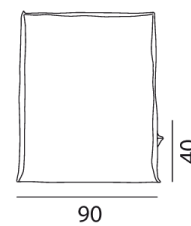

## Ghost 18

collezione: **Ghost / Sofas**

designer: **Paola Navone**

High back sofa, multilayer and solid wood frame, with elastic belts, upholstered with polyurethane foams, removable covers. Two back cushions in dacron and down 60 x 60 cm and three 50 x 50 cm.