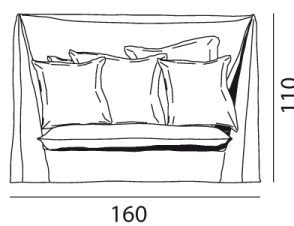

## Ghost 18

collezione: **Ghost / Sofas**

designer: **Paola Navone**

High back sofa, multilayer and solid wood frame, with elastic belts, upholstered with polyurethane foams, removable covers. Two back cushions in dacron and down 60 x 60 cm and three 50 x 50 cm.