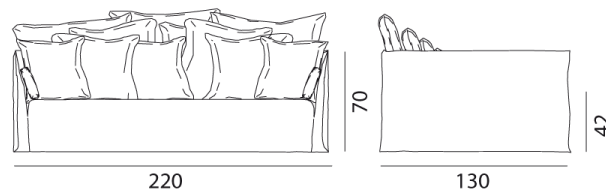

GERVASONI™

Ghost 16

collezione: **Ghost / Sofas**

designer: **Paola Navone**

Sofa, multilayer and solid wood frame, with elastic belts, upholstered with polyurethane foams, removable covers. Three back cushions 80 x 80 cm, four 60 x 60 cm, four 50 x 50 cm, two arm cushions 120 x 34 cm.