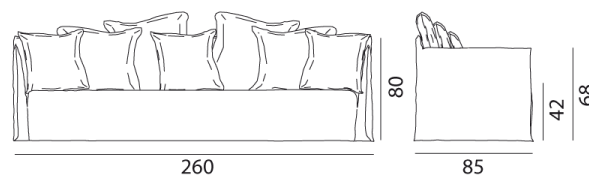

## Ghost 14

collezione: **Ghost / Sofas**  
designer: **Paola Navone**

Sofa, multilayer and solid wood frame, with elastic belts, upholstered with polyurethane foams, removable covers. Four back cushions in dacron and down 60 x 60 cm and three 50 x 50 cm.