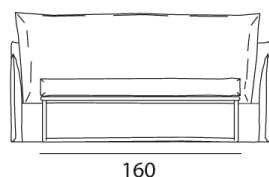

GERVASONI™

Ghost 13 15

collezione: **Ghost / Sofa-beds**

designer: **Paola Navone**

Sofa-bed multilayer and solid wood frame, with elastic belts, upholstered with polyurethane foams, removable covers. Three cushions 60 x 60 cm, two 50 x 50 cm. Folding metal frame. Mattress with polyurethane foams 160 x 200 x 13 cm. Available also GHOST 13 (W 180, mattress 140x200x11 cm)