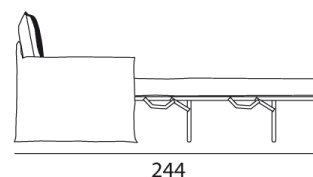

GERVASONI™

Ghost 13 15

collezione: **Ghost / Sofa-beds**

designer: **Paola Navone**

Sofa-bed multilayer and solid wood frame, with elastic belts, upholstered with polyurethane foams, removable covers. Three cushions 60 x 60 cm, two 50 x 50 cm. Folding metal frame. Mattress with polyurethane foams 160 x 200 x 13 cm. Available also GHOST 13 (W 180, mattress 140x200x11 cm)