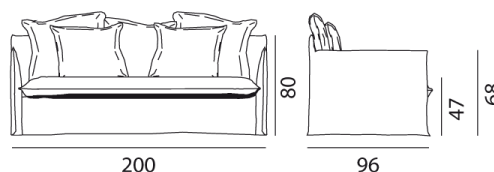

GERVASONI™

Ghost 13 15

collezione: **Ghost / Sofa-beds**

designer: **Paola Navone**

Sofa-bed multilayer and solid wood frame, with elastic belts, upholstered with polyurethane foams, removable covers. Three cushions 60 x 60 cm, two 50 x 50 cm. Folding metal frame. Mattress with polyurethane foams 160 x 200 x 13 cm. Available also GHOST 13 (W 180, mattress 140x200x11 cm)