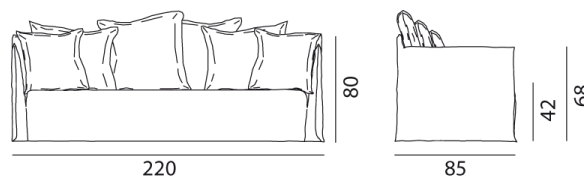

GERVASONI™

Ghost 12

collezione: **Ghost / Sofas**

designer: **Paola Navone**

Sofa, multilayer and solid wood frame, with elastic belts, upholstered with polyurethane foams, removable covers. Four back cushions in dacron and down 60 x 60 cm and two 50 x 50 cm.