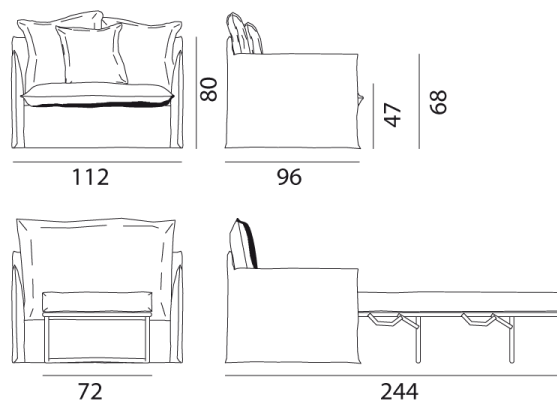

GERVASONI™

Ghost 11

collezione: **Ghost / Armchairs**
designer: **Paola Navone**

Put-me-up chair, multilayer and solid wood frame, with elastic belts, upholstered with polyurethane foams, removable covers. Two cushions 60 x 60 cm, one 50 x 50 cm. Folding metal frame. Mattress with polyurethane foams 72 x 200 x 11 cm.