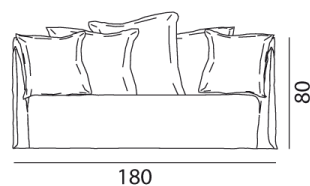

GERVASONI™

Ghost 10

collezione: **Ghost / Sofas**

designer: **Paola Navone**

Sofa, multilayer and solid wood frame, with elastic belts, upholstered with polyurethane foams, removable covers. Three back cushions in dacron and down 60 x 60 cm and two 50 x 50 cm.