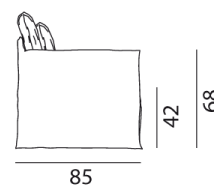

GERVASONI™

Ghost 10

collezione: **Ghost / Sofas**

designer: **Paola Navone**

Sofa, multilayer and solid wood frame, with elastic belts, upholstered with polyurethane foams, removable covers. Three back cushions in dacron and down 60 x 60 cm and two 50 x 50 cm.