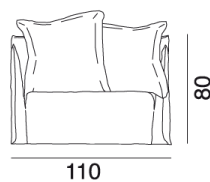

GERVASONI™

Ghost 09

collezione: **Ghost / Sofas**

designer: **Paola Navone**

Love-seat, multilayer and solid wood frame, with elastic belts, upholstered with polyurethane foams, removable covers. Two back cushions in dacron and down 60 x 60 cm.