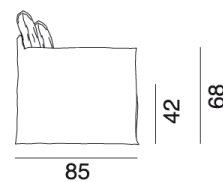

GERVASONI™

Ghost 09

collezione: **Ghost / Sofas**

designer: **Paola Navone**

Love-seat, multilayer and solid wood frame, with elastic belts, upholstered with polyurethane foams, removable covers. Two back cushions in dacron and down 60 x 60 cm.