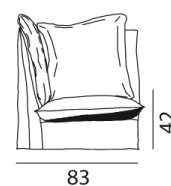

GERVASONI™

Ghost 06 07

collezione: **Ghost / Armchairs**
designer: **Paola Navone**

Ghost 06: Modular lounge chair w/o arms, multilayer and solid wood frame, with elastic belts, upholstered with polyurethane foams, removable covers. One back cushion in dacron and down 60 x 60 cm.

Ghost 07: Corner / end element, multilayer and solid wood frame, with elastic belts, upholstered with polyurethane foams, removable covers. Two back cushions in dacron and down 60 x 60 cm.

Copyright Gervasoni SpA - Tutti i diritti riservati
Viale del Lavoro, 88 - 33050 Pavia di Udine - Italia