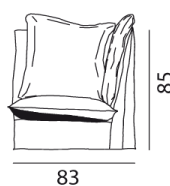

GERVASONI™

Ghost 06 07

collezione: **Ghost / Armchairs**
designer: **Paola Navone**

Ghost 06: Modular lounge chair w/o arms, multilayer and solid wood frame, with elastic belts, upholstered with polyurethane foams, removable covers. One back cushion in dacron and down 60 x 60 cm.

Ghost 07: Corner / end element, multilayer and solid wood frame, with elastic belts, upholstered with polyurethane foams, removable covers. Two back cushions in dacron and down 60 x 60 cm.

Copyright Gervasoni SpA - Tutti i diritti riservati
Viale del Lavoro, 88 - 33050 Pavia di Udine - Italia