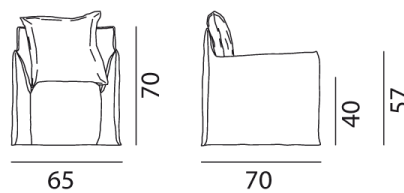

GERVASONI™

Ghost 05

collezione: **Ghost / Armchairs**
designer: **Paola Navone**

Armchair, multilayer and solid wood frame, with elastic belts, upholstered with polyurethane foams, removable covers. One back cushion in dacron and down 50 x 50 cm.