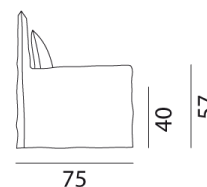

GERVASONI™

Ghost 04

collezione: **Ghost / Armchairs**

designer: **Paola Navone**

Armchair, multilayer and solid wood frame, with elastic belts, upholstered with polyurethane foams, removable covers. One back cushion in dacron and down 50 x 50 cm.