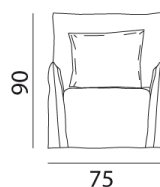

GERVASONI™

Ghost 04

collezione: **Ghost / Armchairs**

designer: **Paola Navone**

Armchair, multilayer and solid wood frame, with elastic belts, upholstered with polyurethane foams, removable covers. One back cushion in dacron and down 50 x 50 cm.