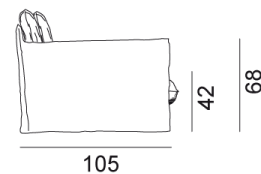

## Ghost 01

collezione: **Ghost / Armchairs**

designer: **Paola Navone**

Armchair, multilayer and solid wood frame, with elastic belts, upholstered with polyurethane foams, removable covers. Two back cushions in dacron and down 50 x 50 cm.