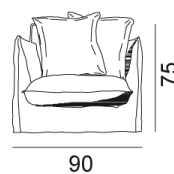

## Ghost 01

collezione: **Ghost / Armchairs**

designer: **Paola Navone**

Armchair, multilayer and solid wood frame, with elastic belts, upholstered with polyurethane foams, removable covers. Two back cushions in dacron and down 50 x 50 cm.