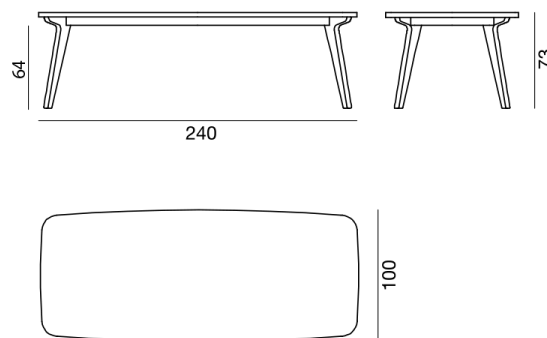

## Brick 233 234

collezione: **Brick / Tables**  
designer: **Paola Navone**

Square table, feet/frame in walnut. Plain fixed top in walnut, in white Carrara marble or in Green Bell. Available wood finishes: natural, white, grey, air force blue or black lacquered American walnut. Available also the 180 cm length dimension (Brick 234).