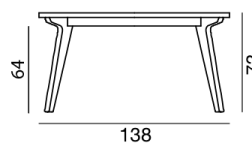

GERVASONI™

Brick 231 232

collezione: **Brick / Tables**
designer: **Paola Navone**

Square table, feet/frame in walnut. Plain fixed top in walnut, in white Carrara marble or in Green Bell. Available wood finishes: natural, white, grey, air force blue or black lacquered American walnut. Available also the 100 cm length dimension (Brick 232).